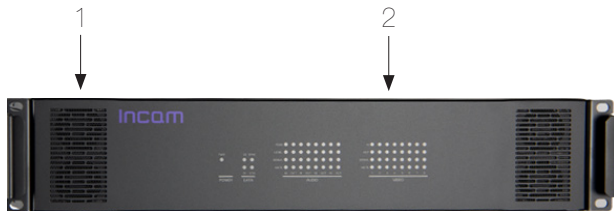

Panel

1) Fan
2) Lighting
5) Serial Data
6) Ethernet
9) AC Out
10) DCOut
- 13)SMPTE Connector
- 14)AC In