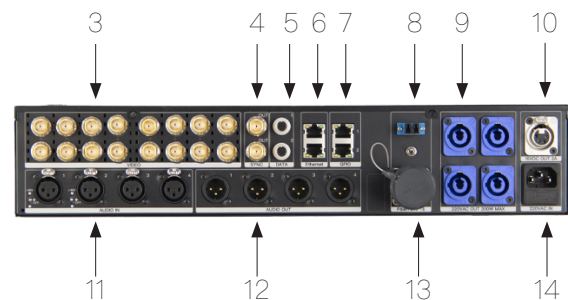

4K 8K

Feature

- 2 RU size chassis with AC power supply, dual redundant AC power supply as option
- Support SMPTE 304M connector/ LC connector with options including SC, FC, ST standard connectors
- Compatible with common single-mode fiber, typical transmission distance up to 10 km, optional 80km distance module
- Supply power to remote device up to 1 km via SMPTE Hybrid cable
- Independent video transmission channels with re-clocking and cable equalization, all input/output processing passed Pathological test
- Built-in bidirectional CWDM, support third-party optical transmission equipment (specified wavelength)
- Adhere to analog line standards and supports 4-wire intercom, supports Mic/Line audio signals and +48VDC Phantom power

Panel

- 1) Fan
- 2) Lighting
- 5) Serial Data
- 6) Ethernet
- 9) AC Out
- 10) DCOut
- 13)SMPTE Connector
- 14)AC In

Connector

- 3)SDI In/Out
- 4)Sync
- 7) GPIO
- 8)Fiber Connector
- 11) Audio Out
- 12)Audio In

Technical Specifications

Dimension	Weight	Power Consumption	Operating Temperature	Operating Humidity
218*45*273mm	约 2.3 公斤	AC 100-240V	0°C to +40°C	20% to 80%

Ethernet	Serial Data	Sync	GPIO	Fiber Connector
RJ45(X2) ,1000BASE-TX	8 芯 (x2)	BNC (X2)	RJ45 (X2)	LC (x2)